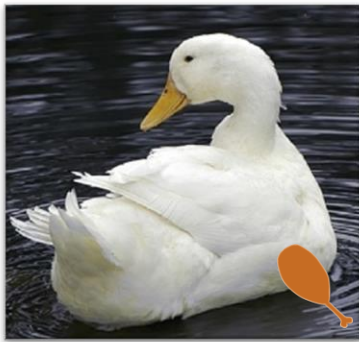

**Sex-link:** genetic trait that shows a difference (usually in color) between males and females

**Straight-run:** mixed sexes

# Duck & Geese Breeds

Black Cayuga Duck

Blue Swede Duck

Buff Duck  
*Quiet temperament*

Khaki Campbell Duck

Large Rouen Duck  
*Quiet temperament*

Mammoth White Pekin Duck

Penciled Runner Duck

## Terminology

**Drake:** adult male duck

**Duckling:** baby duck

**Dual Purpose:** chicken breeds that could be used for egg or meat production

**Exhibition:** breeds that are used more for show than their meat and eggs