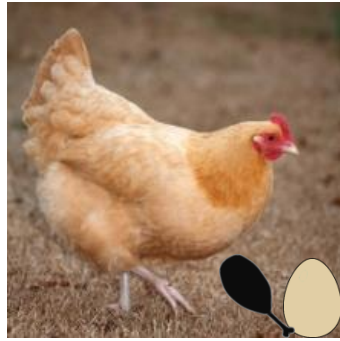

# Chicken Breeds

White Mountain Broiler  
*7 week roaster*

Golden Buff

Americana

Barred Rock

Black Australorp

Black Sex Link  
*Mild Mannered*

Buff Orpington

Light Brahma  
*Gentle Bird*

Rhode Island Red

Silver Laced Wyandotte

White Leghorn

White Plymouth Rock

Welssummer

White Broad  
Breasted Turkey

## Terminology

**Broiler:** chicken breeds with a faster growth rate, used for meat production

**Cockerel:** male chicken under 1 year old

**Poult:** baby turkey

**Pullet:** female chicken under 1 year old