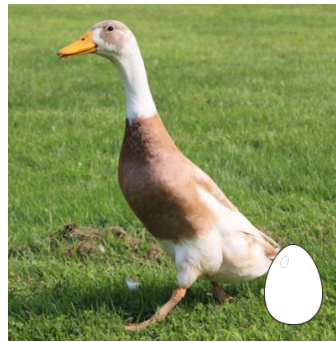

**Sex-link:** genetic trait that shows a difference (usually in color) between males and females

**Straight-run:** mixed sexes

# Duck & Geese Breeds

Black Cayuga Duck

Blue Swede Duck

Buff Duck  
*Quiet temperament*

Khaki Campbell Duck

Large Rouen Duck  
*Quiet temperament*

Mammoth White Pekin Duck

Penciled Runner Duck

## Terminology

**Drake:** adult male duck

**Duckling:** baby duck

**Dual Purpose:** chicken breeds that could be used for egg or meat production

**Exhibition:** breeds that are used more for show than their meat and eggs