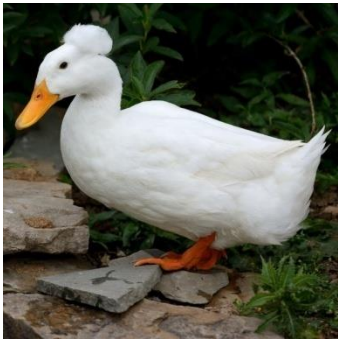

**Sex-link:** genetic trait that shows a difference (usually in color) between males and females

**Straight-run:** mixed sexes

# Duck & Geese Breeds

Black Cayuga Duck

Blue Swede Duck

Buff Duck  
*Quiet temperament*

Khaki Campbell Duck

Large Rouen Duck  
*Quiet temperament*

Mammoth White Pekin Duck

Penciled Runner Duck

Silver Appleyard Duck  
*Quiet temperament*

White Crested Duck

African Goose

Brown China Goose

Gray Toulouse Goose

White China Goose

White Embden Goose