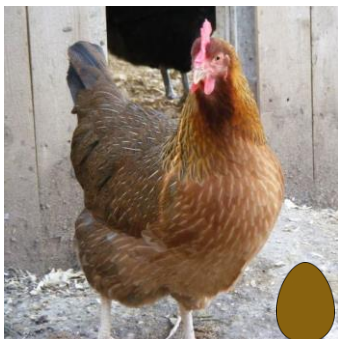

# Chicken Breeds

White Mountain Broiler  
*7 week roaster*

Golden Buff

Americana

Barred Rock

Black Australorp

Black Sex Link  
*Mild Mannered*

Buff Orpington

Light Brahma  
*Gentle Bird*

Rhode Island Red

Silver Laced Wyandotte

White Leghorn

White Plymouth Rock

Welssummer

White Broad  
Breasted Turkey

## Terminology

**Broiler:** chicken breeds with a faster growth rate, used for meat production

**Cockerel:** male chicken under 1 year old

**Poult:** baby turkey

**Pullet:** female chicken under 1 year old

**Sex-link:** genetic trait that shows a difference (usually in color) between males and females

**Straight-run:** mixed sexes