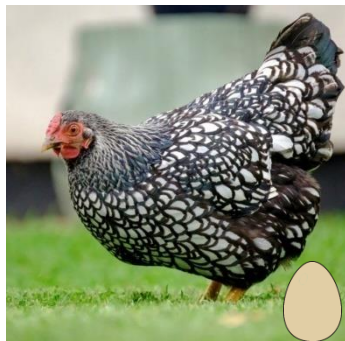

# Chicken Breeds

White Mountain Broiler  
*7 week roaster*

Golden Buff

Americana

Barred Rock

Black Australorp

Black Sex Link  
*Mild Mannered*

Buff Orpington

Light Brahma  
*Gentle Bird*

Rhode Island Red

Silver Laced Wyandotte

White Leghorn

White Plymouth Rock

Welssummer

White Broad  
Breasted Turkey